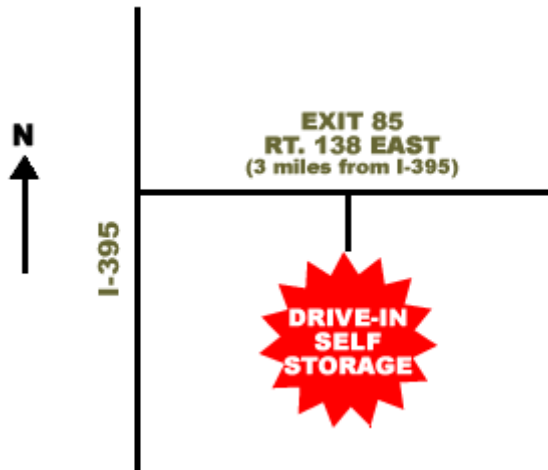

Drive-In Self Storage – Griswold, CT

(Located at the former Lakeside Airport)

1065 Voluntown Road
Griswold, CT06351

Tel: (860) 376-7300

Office Hours

Monday - Friday - 9:00am - 5:00pm

Saturday - 9:00am - 3:00pm